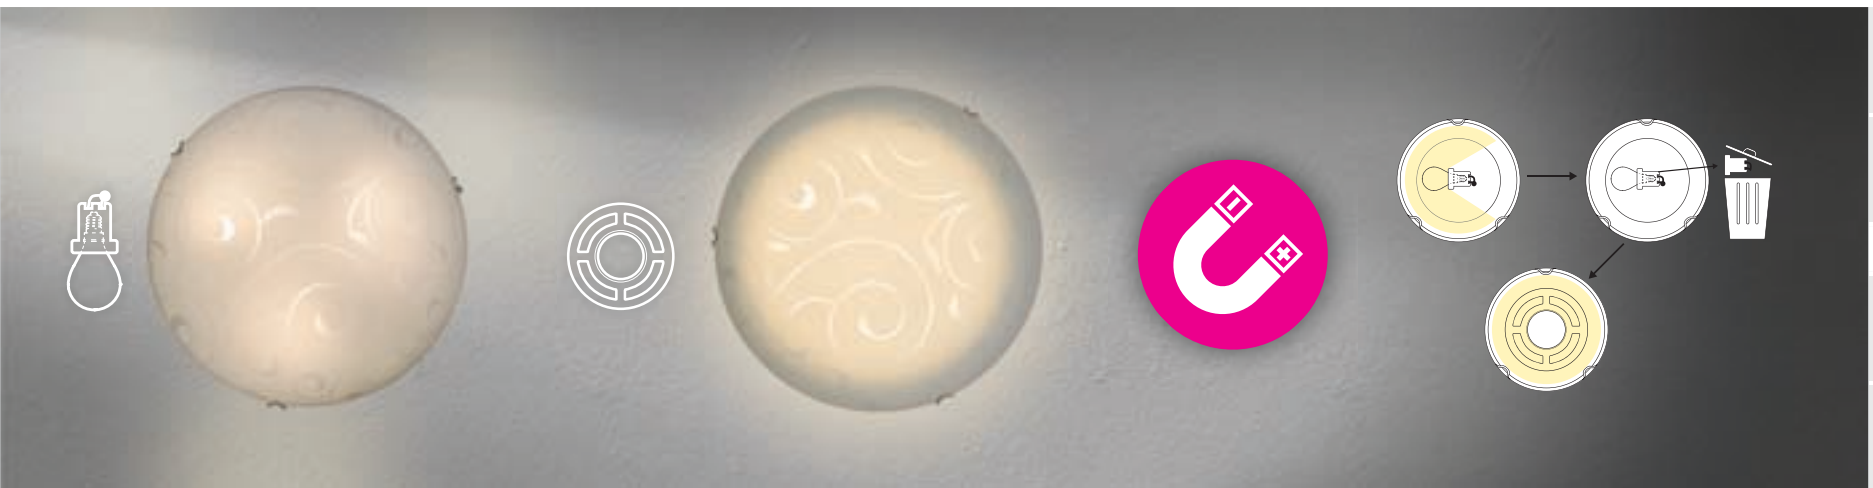

2335 1200lm / 3000K	WARM White			230V / LED / 12W 25000h / IP20 					
	2338 1200lm / 4000K	NATURAL White								

	2336 1600lm / 3000K	WARM White			230V / LED / 16W 25000h / IP20 					
	2339 1600lm / 4000K	NATURAL White								

	2337 2400lm / 3000K	WARM White			230V / LED / 24W 25000h / IP20 					
	2340 2400lm / 4000K	NATURAL White